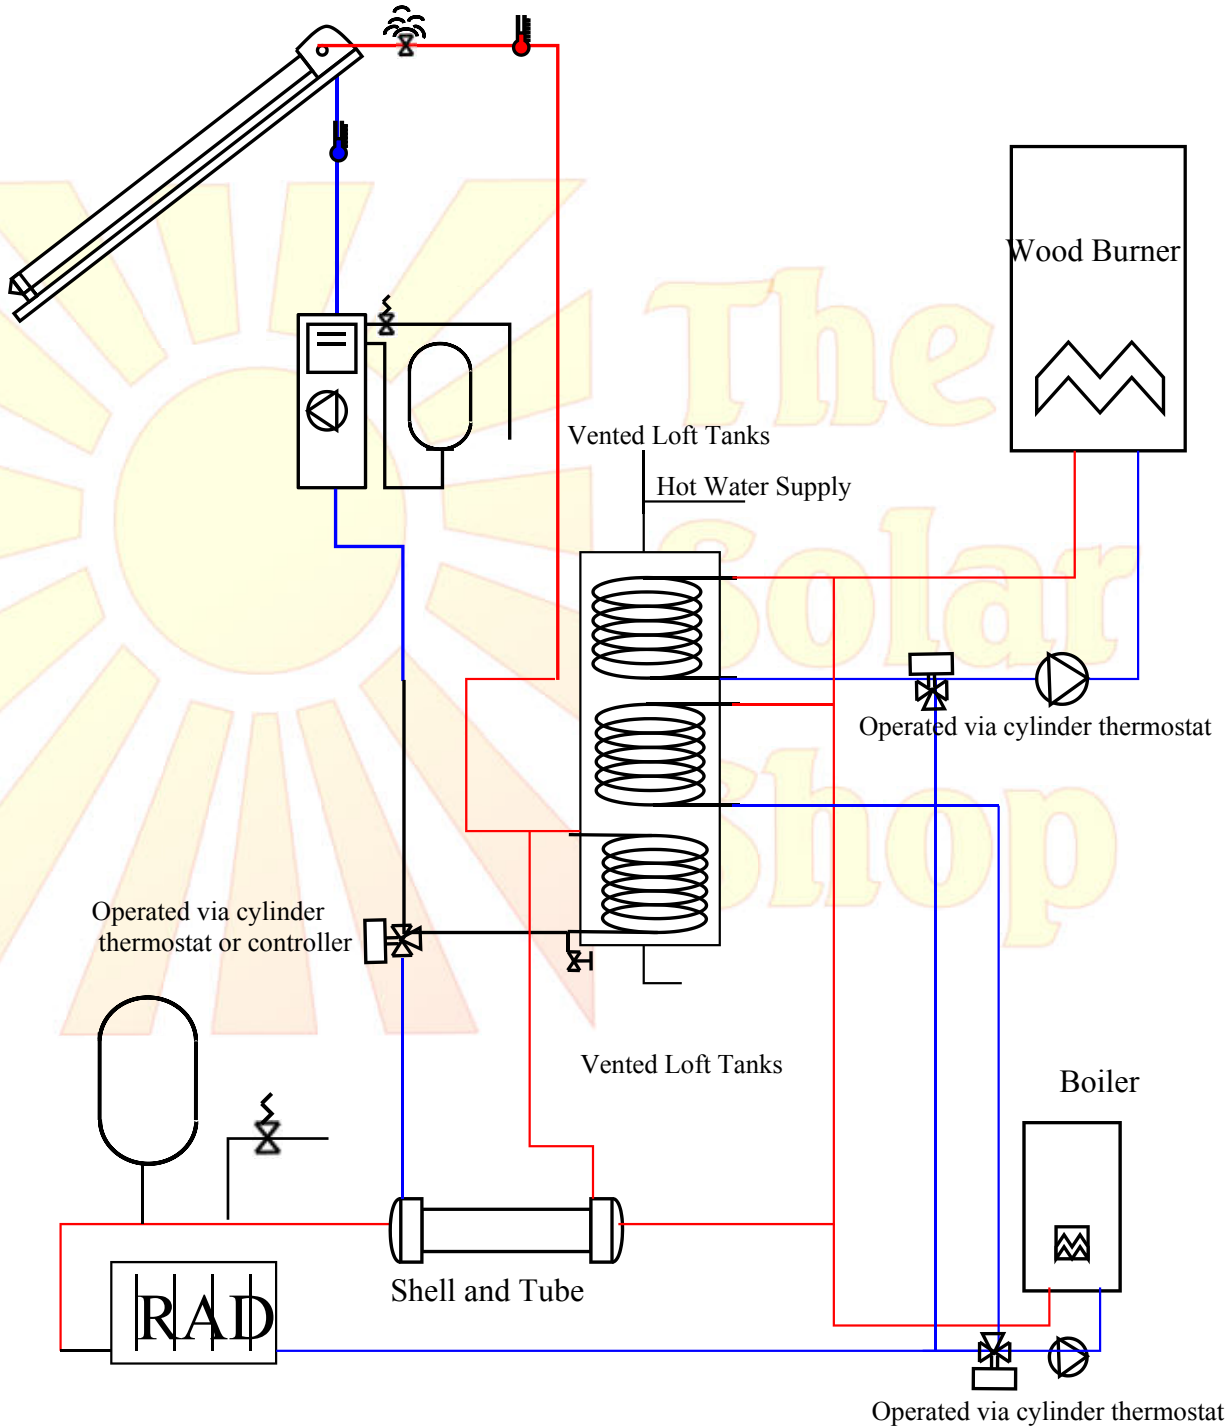

System Schematic

Pressurised system with vented cylinder, Solar, Wood Burner & Boiler. For Hot Water and Central Heating

The Solar Shop

www.TheSolarShop.eu

Disclaimer: these system schematics are for advice only to show potential clients, the types of systems that can be achieved using solar. They are not installation plans, should you require a system planning service please consult a professional solar installation company for advice.