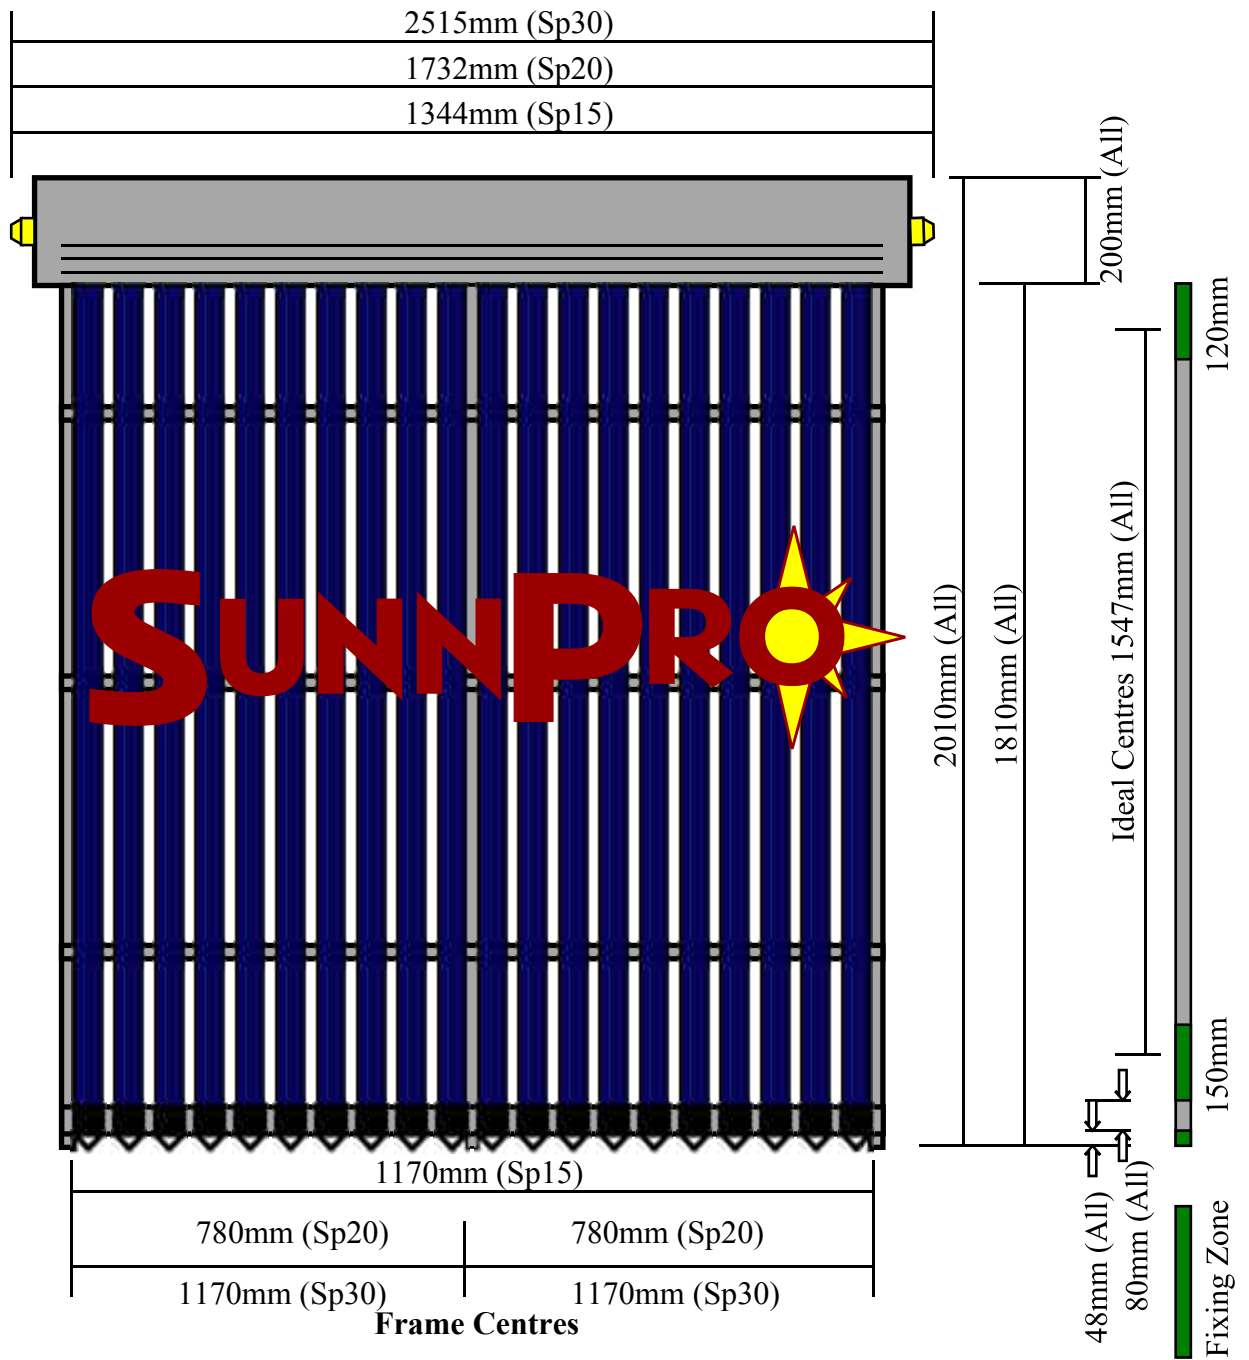

# SunnPro Sp Collector Fixing Points

## End to End In Series Connection Using 72mm Flexible Connector